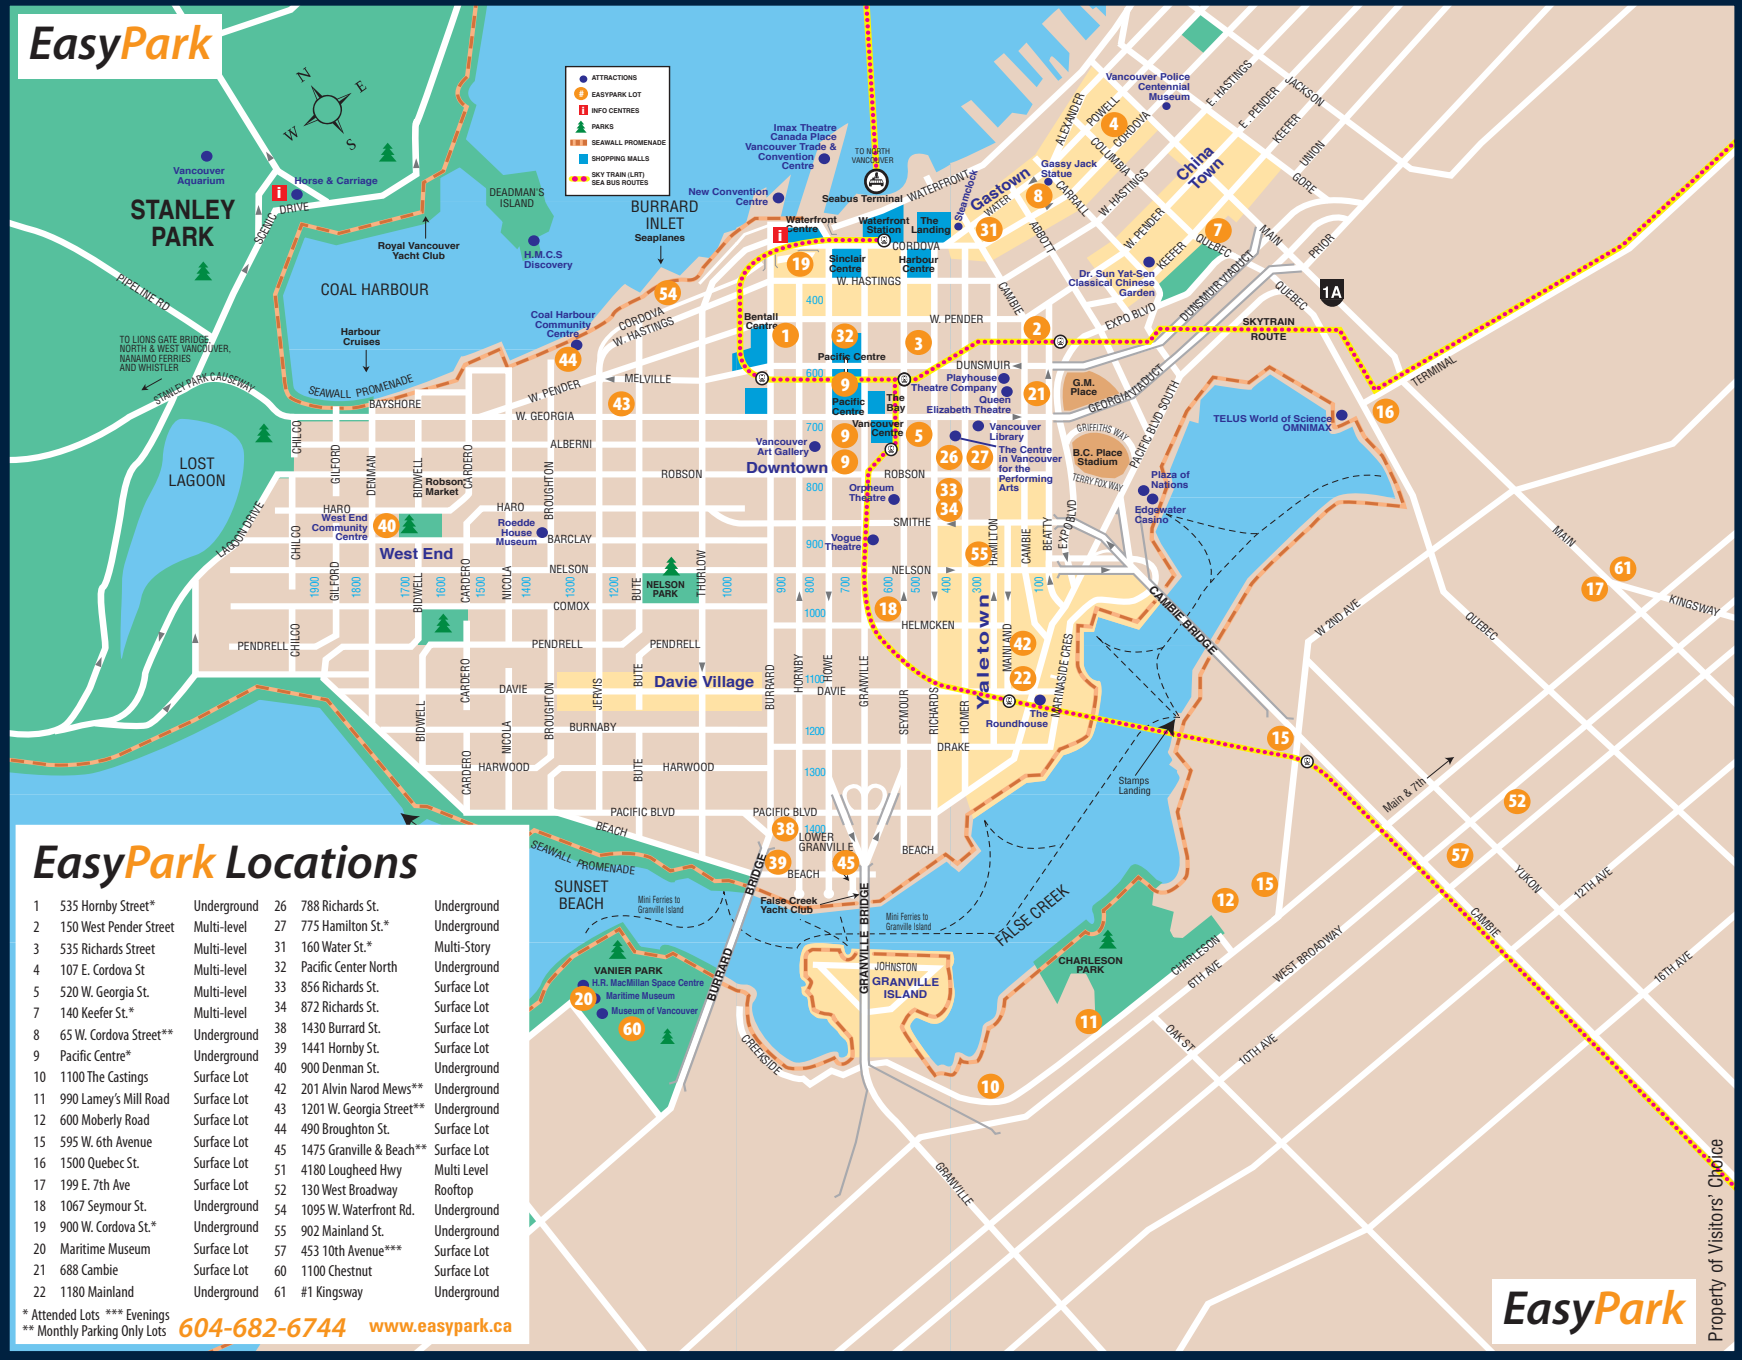

EasyPark

EasyPark Locations

1	535 Hornby Street*	Underground	26	788 Richards St.	Underground
2	150 West Pender Street	Multi-level	27	775 Hamilton St.*	Underground
3	535 Richards Street	Multi-level	31	160 Water St.*	Multi-Story
4	107 E. Cordova St.	Multi-level	32	Pacific Centre North	Underground
5	520 W. Georgia St.	Multi-level	33	856 Richards St.	Surface Lot
7	140 Keefer St.*	Multi-level	34	872 Richards St.	Surface Lot
8	65 W. Cordova Street**	Underground	38	1430 Burrard St.	Surface Lot
9	Pacific Centre*	Underground	39	1441 Hornby St.	Surface Lot
10	1100 The Castings	Surface Lot	40	900 Denman St.	Underground
11	990 Lamey's Mill Road	Surface Lot	42	201 Alvin Narod Mews**	Underground
12	600 Moberly Road	Surface Lot	43	1201 W. Georgia Street**	Underground
15	595 W. 6th Avenue	Surface Lot	44	490 Broughton St.	Surface Lot
16	1500 Quebec St.	Surface Lot	45	1475 Granville & Beach**	Surface Lot
17	199 E. 7th Ave	Surface Lot	51	4180 Lougheed Hwy	Multi Level
18	1067 Seymour St.	Underground	52	130 West Broadway	Rooftop
19	900 W. Cordova St.*	Underground	54	1095 W. Waterfront Rd.	Underground
20	Maritime Museum	Surface Lot	55	902 Mainland St.	Underground
21	688 Cambie	Surface Lot	57	453 10th Avenue***	Surface Lot
22	1180 Mainland	Underground	60	1100 Chestnut	Surface Lot
			61	#1 Kingsway	Underground

* Attended Lots *** Evenings
 ** Monthly Parking Only Lots **604-682-6744** www.easypark.ca

EasyPark

Property of Visitors' Choice